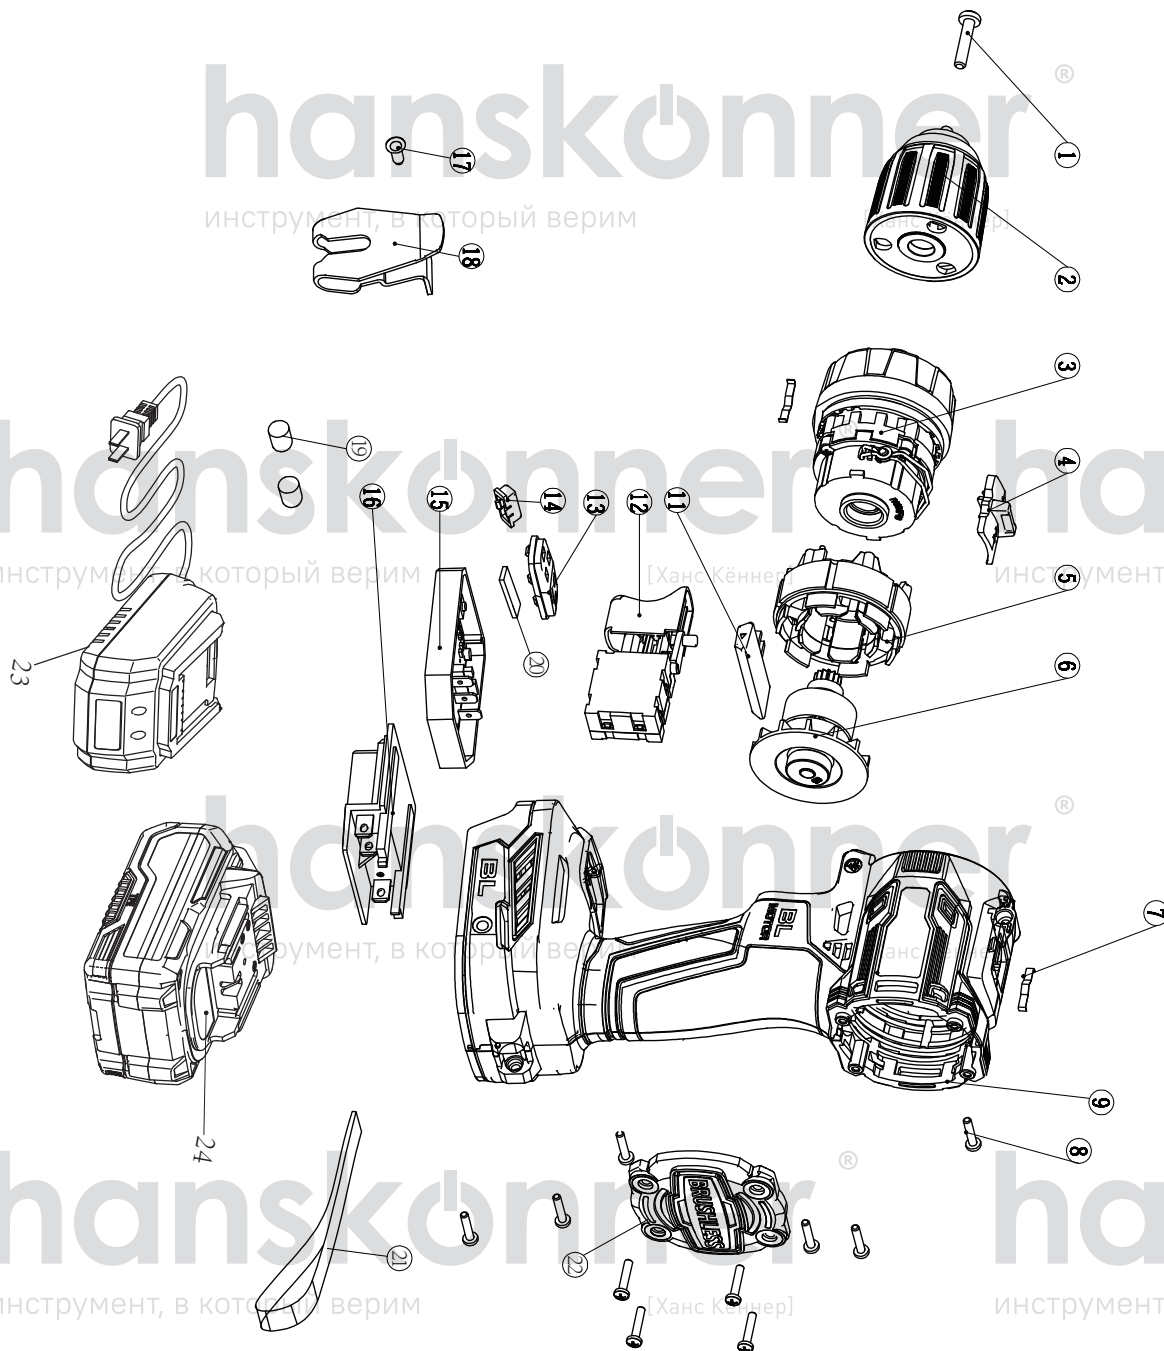

## HCD2065C

NO.	DESCRIPTION
1	SCREW M6X16
2	CHUCK
3	GEAR BOX ASSEMBLY
4	SPEED CHANGE BUTTON
5	STATOR
6	ROTOR
7	SHRAPNEL
8	SCREW ST3X12
9	HOUSING
11	DIRECTION ROD
12	SWITCH
13	MAGNET HOLDER
14	LED COVER
15	MOTOR PCB
16	CONNECTION FOOT
17	SCREW ST4.8X12
18	HOOK
19	RUBBER COLUMN
20	MAGNET
21	HANG ROPE
22	REAR HOUSING
23	CHARGER
24	BATTERY PACK